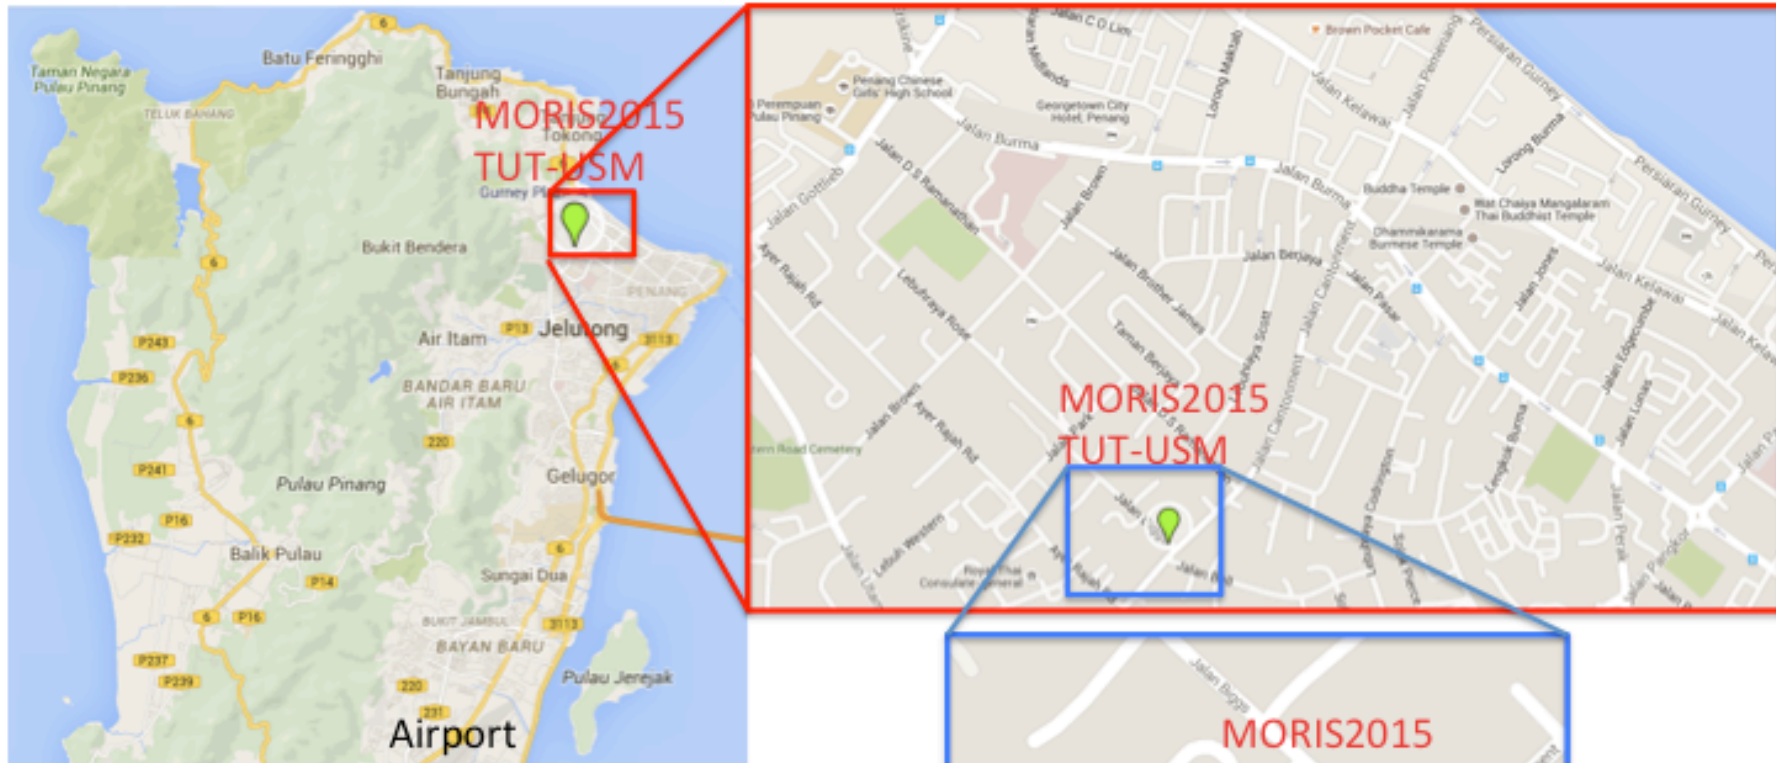

MORIS2015:

Toyohashi University of Technology –
Universiti Sains Malaysia Technology
Collaboration Centre

Address:
3 Cantonment Road, 10350
Penang, Malaysia